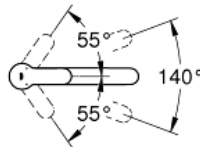

## Single-lever sink mixer 1/2"

MODEL # 31124002

Pure Freude  
an Wasser

**GROHE**

**Product Description:**  
**EUROSTYLE COSMOPOLITAN**  
Single-lever sink mixer 1/2"

**Standard Specification:**  
medium spout  
monobloc installation  
**GROHE StarLight** finish  
**GROHE SilkMove** 35 mm ceramic cartridge  
mousseur  
adjustable flow rate limiter  
swivel tubular spout  
swivel area 140°  
flexible connection hoses  
rapid installation system