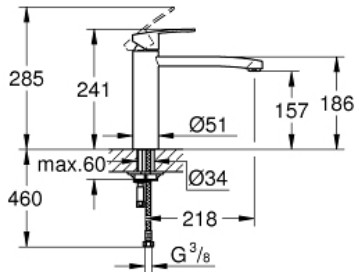

## Single-lever sink mixer 1/2"

MODEL # 31124002

Pure Freude  
an Wasser

**GROHE**

**Product Description:**  
**EUROSTYLE COSMOPOLITAN**  
Single-lever sink mixer 1/2"

**Standard Specification:**  
medium spout  
monobloc installation  
**GROHE StarLight** finish  
**GROHE SilkMove** 35 mm ceramic cartridge  
mousseur  
adjustable flow rate limiter  
swivel tubular spout  
swivel area 140°  
flexible connection hoses  
rapid installation system