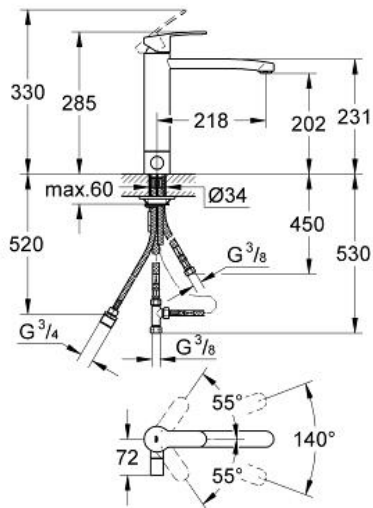

EUROSTYLE COSMOPOLITAN

Single-lever sink mixer 1/2"

MODEL # 31153002

Pure Freude
an Wasser

GROHE

Product Description:
EUROSTYLE COSMOPOLITAN
Single-lever sink mixer 1/2"

Standard Specification:
integrated stop valve
medium spout
monobloc installation
GROHE StarLight finish
GROHE SilkMove 35 mm ceramic cartridge
mousseur
adjustable flow rate limiter
swivel tubular spout
swivel area 140°
rapid installation system
flexible connection hoses

Color:
□ 31153002 Chrome