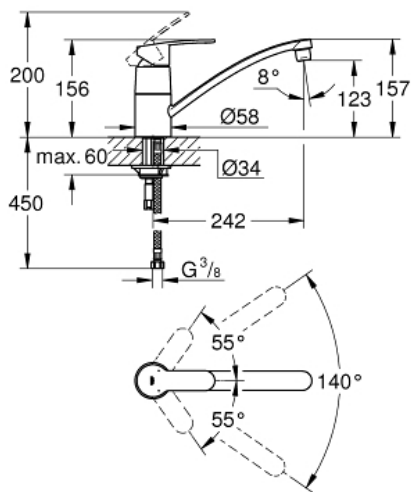

EUROSTYLE COSMOPOLITAN Single-lever sink mixer 1/2"

MODEL # 33977002

Pure Freude
an Wasser

GROHE

Product Description:
EUROSTYLE COSMOPOLITAN
Single-lever sink mixer 1/2"

Standard Specification:
low spout
monobloc installation
GROHE StarLight finish
GROHE SilkMove 35 mm ceramic cartridge
mousseur
adjustable flow rate limiter
swivel tubular spout
swivel area 140°
flexible connection hoses
rapid installation system

Color:
□ 33977002 Chrome