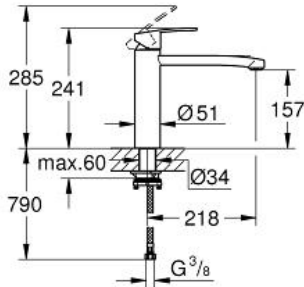

EUROSTYLE COSMOPOLITAN Single-lever sink mixer 1/2"

MODEL # 31159002

Pure Freude
an Wasser

GROHE

Product Description:
EUROSTYLE COSMOPOLITAN
Single-lever sink mixer 1/2"

Standard Specification:
for installation in front of window
medium spout
monobloc installation

GROHE StarLight finish
GROHE SilkMove 35 mm ceramic cartridge
mousseur
adjustable flow rate limiter
swivel tubular spout
swivel area 140°
non-removable socket height: 30 mm
flexible connection hoses

Color:
□ 31159002 Chrome