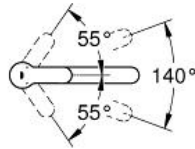

EUROSTYLE COSMOPOLITAN Single-lever sink mixer 1/2"

MODEL # 31159002

Pure Freude
an Wasser

GROHE

Product Description:
EUROSTYLE COSMOPOLITAN
Single-lever sink mixer 1/2"

Standard Specification:
for installation in front of window
medium spout
monobloc installation

GROHE StarLight finish
GROHE SilkMove 35 mm ceramic cartridge
mousseur
adjustable flow rate limiter
swivel tubular spout
swivel area 140°
non-removable socket height: 30 mm
flexible connection hoses

Color:
□ 31159002 Chrome