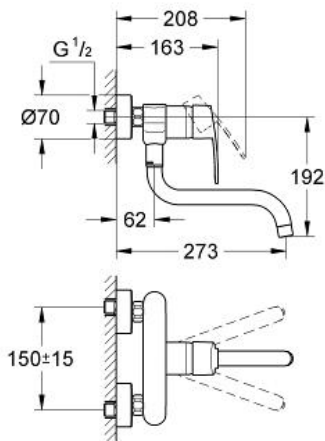

EUROSTYLE COSMOPOLITAN Single-lever sink mixer 1/2"

MODEL # 33982002

Pure Freude
an Wasser

GROHE

Product Description:
EUROSTYLE COSMOPOLITAN
Single-lever sink mixer 1/2"

Standard Specification:
wall or deck mounted
GROHE StarLight finish
GROHE SilkMove 46 mm ceramic cartridge
mousseur
adjustable flow rate limiter
swivel tubular spout
selectable swivel area : 0° / 150°
projection 211 mm
S-unions