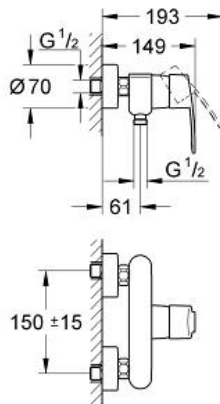

EUROSTYLE COSMOPOLITAN

Single-lever shower mixer 1/2"

MODEL # 33590002

Pure Freude
an Wasser

Product Description:
EUROSTYLE COSMOPOLITAN
Single-lever shower mixer 1/2"

Standard Specification:
wall or deck mounted, metal lever
GROHE SilkMove 46 mm ceramic cartridge
GROHE StarLight chrome finish
adjustable flow rate limiter
shower bottom outlet 1/2"
integrated non-return valve, S-unions
protected against backflow
optional temperature limiter (46 308 000)