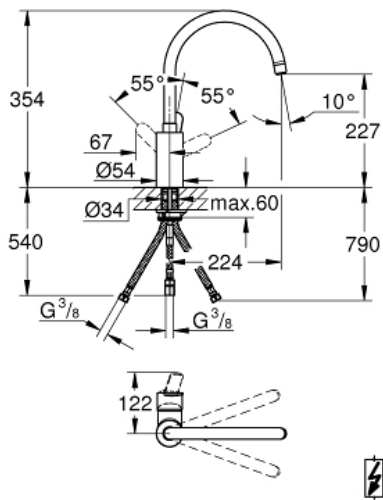

EUROSTYLE COSMOPOLITAN Single-lever sink mixer 1/2"

MODEL # 31127002

Pure Freude
an Wasser

GROHE
WAVE

Product Description:
EUROSTYLE COSMOPOLITAN
Single-lever sink mixer 1/2"

Standard Specification:
for use with displacement water heater
high spout
monobloc installation
GROHE StarLight finish
GROHE SilkMove 35 mm ceramic cartridge
flow straightener
adjustable flow rate limiter
swivel tubular spout
selectable swivel area : 0° / 150° / 360°
flexible connection hoses
rapid installation system

Color:
□ 31127002 Chrome