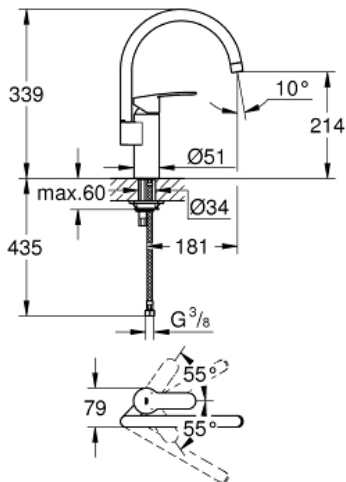

EUROSTYLE COSMOPOLITAN  
Single-lever sink mixer 1/2"

MODEL # 30221002

Pure Freude  
an Wasser

GROHE

**Product Description:**  
EUROSTYLE COSMOPOLITAN  
Single-lever sink mixer 1/2"

**Standard Specification:**  
high spout  
monobloc installation  
**GROHE StarLight** finish  
**GROHE SilkMove** 35 mm ceramic cartridge  
mousseur  
adjustable flow rate limiter  
swivel tubular spout  
adjustable swivel area 0° / 150° / 360°  
flexible connection hoses  
rapid installation system  
integrated temperature limiter

**Color:**  
□ 30221002 Chrome