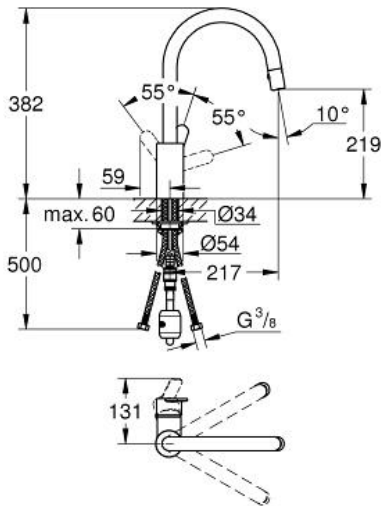

EUROSTYLE COSMOPOLITAN  
Single-lever sink mixer 1/2"

MODEL # 31482002

Pure Freude  
an Wasser

GROHE

**Product Description:**  
EUROSTYLE COSMOPOLITAN  
Single-lever sink mixer 1/2"

**Standard Specification:**  
monobloc installation  
high spout  
**GROHE StarLight** finish  
**GROHE SilkMove** 35 mm ceramic cartridge  
flow strainer  
pull-out laminar spray  
diverter: laminar spray/SpeedClean shower jet  
automatic return to laminar spray  
adjustable flow rate limiter  
swivel tubular spout  
swivel area 360°  
protected against backflow  
flexible connection hoses  
rapid installation system

**Color:**  
□ 31482002 Chrome