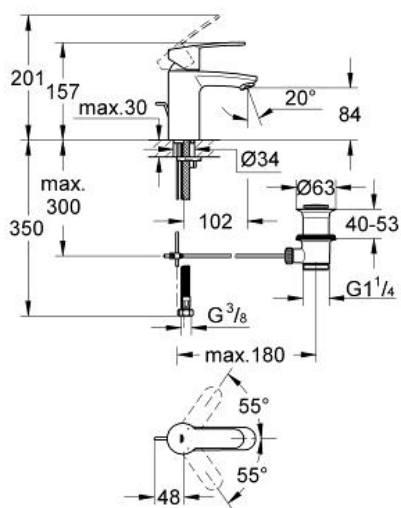

EUROSTYLE COSMOPOLITAN

Basin mixer 1/2" S-Size

MODEL # 33552002

Pure Freude
an Wasser

GROHE

Product Description:

EUROSTYLE COSMOPOLITAN

Basin mixer 1/2"

S-Size

Standard Specification:

monobloc installation, metal lever

GROHE SilkMove 35 mm ceramic cartridge

adjustable flow rate limiter

GROHE StarLight chrome finish

GROHE QuickFix installation system

with centering support

mousseur, pop-up waste set 1 1/4"

flexible connection hoses

optional temperature limiter (46 375 000)

Color:

□ 33552002 Chrome