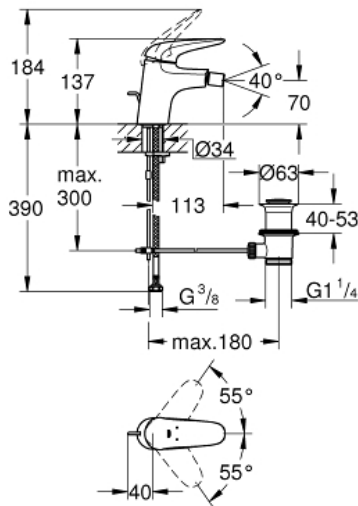

EUROSTYLE
Bidet mixer 1/2" S-Size
MODEL # 23720LS3

Pure Freude
an Wasser

GROHE

Product Description:

EUROSTYLE
Bidet mixer 1/2"
S-Size

Standard Specification:

monobloc installation
solid metal lever
GROHE SilkMove 35 mm ceramic cartridge
adjustable flow rate limiter
with temperature limiter
GROHE StarLight chrome finish
GROHE EcoJoy mousseur 5.7 l/min
GROHE QuickFix rapid installation system
with ball joint
pop-up waste set 1 1/4"
flexible connection hoses

Color:

□ 23720LS3 moon white