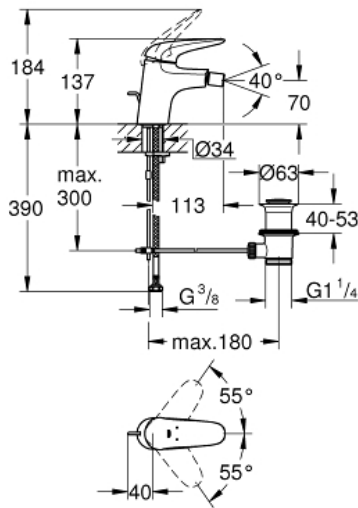

EUROSTYLE
Bidet mixer 1/2" S-Size
MODEL # 23720003

Pure Freude
an Wasser

GROHE

Product Description:

EUROSTYLE
Bidet mixer 1/2"
S-Size

Standard Specification:

monobloc installation
solid metal lever
GROHE SilkMove 35 mm ceramic cartridge
adjustable flow rate limiter
with temperature limiter
GROHE StarLight chrome finish
GROHE EcoJoy mousseur 5.7 l/min
GROHE QuickFix rapid installation system
with ball joint
pop-up waste set 1 1/4"
flexible connection hoses

Color:

□ 23720003 Chrome