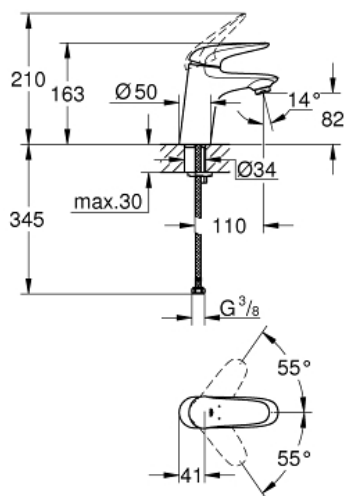

EUROSTYLE
Basin mixer 1/2" S-Size
MODEL # 2371730L

Pure Freude
an Wasser

GROHE

Product Description:

EUROSTYLE
Basin mixer 1/2"
S-Size

Standard Specification:

monobloc installation
solid metal lever
GROHE SilkMove 35 mm ceramic cartridge
adjustable flow rate limiter
with temperature limiter
GROHE StarLight chrome finish
GROHE QuickFix rapid installation system
mousseur for low pressure
smooth body
flexible connection hoses
min. recommended pressure 0.2 bar

includes:

Color:

□ 2371730L Chrome