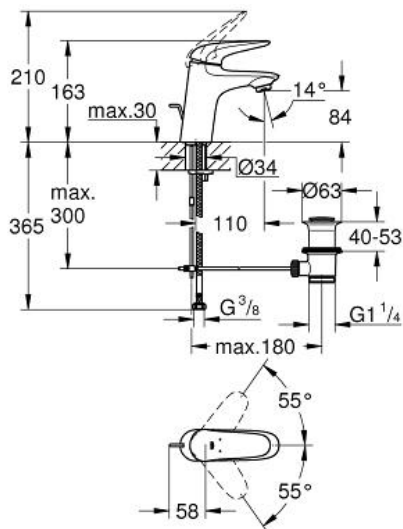

EUROSTYLE
Basin mixer 1/2" S-Size
MODEL # 23707LS3

Pure Freude
an Wasser

GROHE

Product Description:

EUROSTYLE
Basin mixer 1/2"
S-Size

Standard Specification:

monobloc installation
solid metal lever
GROHE SilkMove 35 mm ceramic cartridge
adjustable flow rate limiter
with temperature limiter
GROHE StarLight chrome finish
GROHE EcoJoy mousseur 5.7 l/min
GROHE QuickFix rapid installation system
pop-up waste set 1 1/4"
flexible connection hoses

Color:

□ 23707LS3 moon white