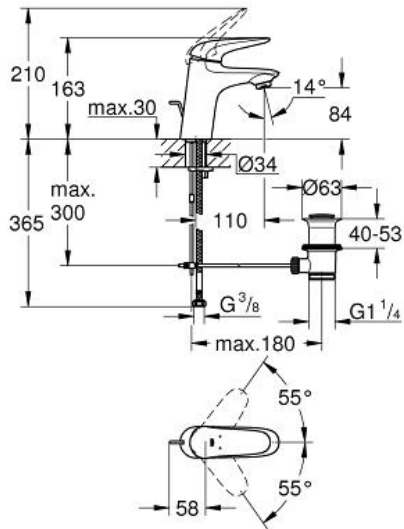

EUROSTYLE
Basin mixer 1/2" S-Size
MODEL # 23707003

Pure Freude
an Wasser

GROHE

Product Description:

EUROSTYLE
Basin mixer 1/2"
S-Size

Standard Specification:

monobloc installation
solid metal lever
GROHE SilkMove 35 mm ceramic cartridge
adjustable flow rate limiter
with temperature limiter
GROHE StarLight chrome finish
GROHE EcoJoy mousseur 5.7 l/min
GROHE QuickFix rapid installation system
pop-up waste set 1 1/4"
flexible connection hoses

Color:

□ 23707003 Chrome