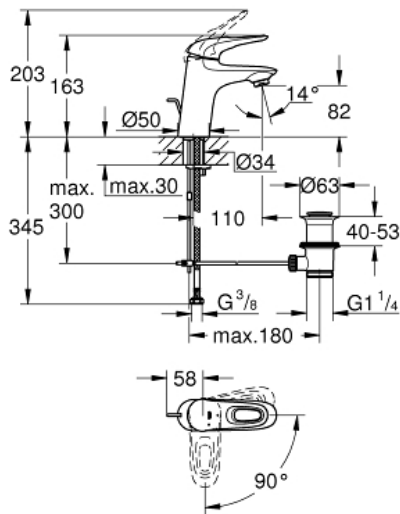

EUROSTYLE  
Basin mixer 1/2" S-Size  
MODEL # 23374LS3

Pure Freude  
an Wasser

GROHE

**Product Description:**

**EUROSTYLE**  
Basin mixer 1/2"  
S-Size

**Standard Specification:**

monobloc installation  
loop metal lever

**GROHE SilkMove ES**

35 mm ceramic cartridge with energy  
saving function via cold start  
adjustable flow rate limiter  
with temperature limiter

**GROHE StarLight** chrome finish

**GROHE EcoJoy** mousseur 5.7 l/min

**GROHE QuickFix** rapid installation system

pop-up waste set 1 1/4"

flexible connection hoses

**Color:**

□ 23374LS3 moon white