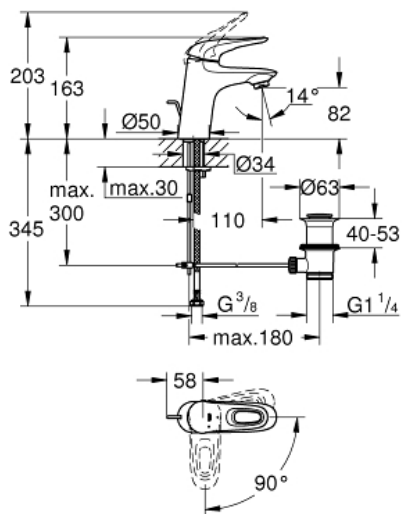

EUROSTYLE
Basin mixer 1/2" S-Size
MODEL # 23374003

Pure Freude
an Wasser

GROHE

Product Description:

EUROSTYLE
Basin mixer 1/2"
S-Size

Standard Specification:

monobloc installation
loop metal lever

GROHE SilkMove ES

35 mm ceramic cartridge with energy
saving function via cold start
adjustable flow rate limiter
with temperature limiter

GROHE StarLight chrome finish

GROHE EcoJoy mousseur 5.7 l/min

GROHE QuickFix rapid installation system

pop-up waste set 1 1/4"

flexible connection hoses

Color:

□ 23374003 Chrome