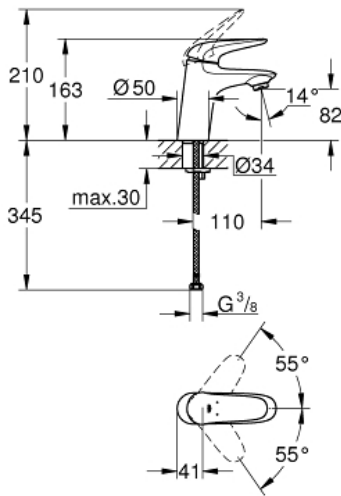

EUROSTYLE
Basin mixer 1/2" S-Size
MODEL # 23715003

Pure Freude
an Wasser

GROHE

Product Description:

EUROSTYLE
Basin mixer 1/2"
S-Size

Standard Specification:

monobloc installation
solid metal lever
GROHE SilkMove 35 mm ceramic cartridge
adjustable flow rate limiter
with temperature limiter
GROHE StarLight chrome finish
GROHE EcoJoy mousseur 5.7 l/min
GROHE QuickFix rapid installation system
smooth body
flexible connection hoses

Color:

□ 23715003 Chrome