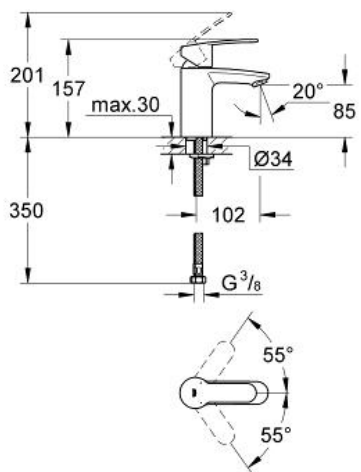

EUROSTYLE COSMOPOLITAN

Basin mixer 1/2" S-Size

MODEL # 3246820L

Pure Freude
an Wasser

GROHE

Product Description:
EUROSTYLE COSMOPOLITAN
Basin mixer 1/2"
S-Size

Standard Specification:

monobloc installation
metal lever
GROHE SilkMove 35 mm ceramic cartridge
adjustable flow rate limiter
adjustable minimum flow rate 2.5 l/min
GROHE StarLight chrome finish
GROHE QuickFix installation system
with centering support
mousseur, smooth body
flexible connection hoses
for **low pressure 12mm bore**
min. recommended pressure 0.2 bar

includes:

optional temperature limiter (46 375 000)

Color:

□ 3246820L Chrome