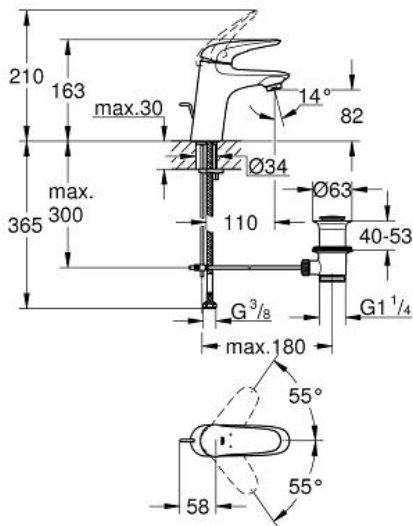

EUROSTYLE
Basin mixer 1/2" S-Size
MODEL # 2371230L

Pure Freude
an Wasser

GROHE

Product Description:

EUROSTYLE
Basin mixer 1/2"
S-Size

Standard Specification:

monobloc installation
solid metal lever
GROHE SilkMove 35 mm ceramic cartridge
adjustable flow rate limiter
with temperature limiter
GROHE StarLight chrome finish
GROHE QuickFix rapid installation system
mousseur for low pressure
pop-up waste set 1 1/4"
flexible connection hoses
min. recommended pressure 0.2 bar

includes:

Color:

□ 2371230L Chrome