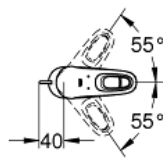

EUROSTYLE
Bidet mixer 1/2" S-Size
MODEL # 33565003

Pure Freude
an Wasser

Product Description:

EUROSTYLE
Bidet mixer 1/2"
S-Size

Standard Specification:

monobloc installation
loop metal lever
GROHE SilkMove 35 mm ceramic cartridge
adjustable flow rate limiter
with temperature limiter
GROHE StarLight chrome finish
GROHE EcoJoy mousseur 5.7 l/min
GROHE QuickFix rapid installation system
with ball joint
pop-up waste set 1 1/4"
flexible connection hoses