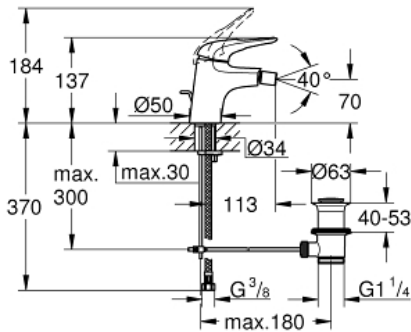

EUROSTYLE
Bidet mixer 1/2" S-Size
MODEL # 33565003

Pure Freude
an Wasser

Product Description:

EUROSTYLE
Bidet mixer 1/2"
S-Size

Standard Specification:

monobloc installation
loop metal lever
GROHE SilkMove 35 mm ceramic cartridge
adjustable flow rate limiter
with temperature limiter
GROHE StarLight chrome finish
GROHE EcoJoy mousseur 5.7 l/min
GROHE QuickFix rapid installation system
with ball joint
pop-up waste set 1 1/4"
flexible connection hoses

Color:

□ 33565003 Chrome