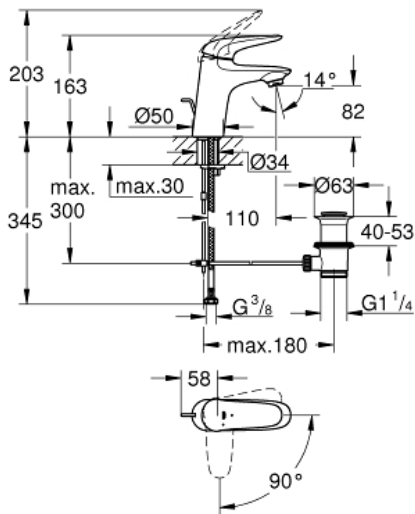

EUROSTYLE
Basin mixer 1/2" S-Size
MODEL # 23709LS3

Pure Freude
an Wasser

GROHE

Product Description:

EUROSTYLE
Basin mixer 1/2"
S-Size

Standard Specification:

monobloc installation
solid metal lever

GROHE SilkMove ES

35 mm ceramic cartridge with energy
saving function via cold start
adjustable flow rate limiter
with temperature limiter

GROHE StarLight chrome finish

GROHE EcoJoy mousseur 5.7 l/min

GROHE QuickFix rapid installation system

pop-up waste set 1 1/4"

flexible connection hoses

Color:

□ 23709LS3 moon white