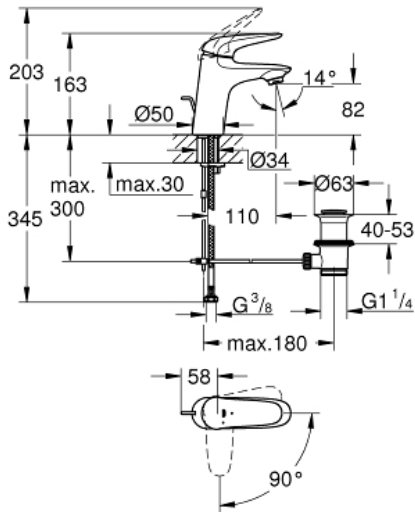

EUROSTYLE
Basin mixer 1/2" S-Size
MODEL # 23709003

Pure Freude
an Wasser

GROHE

Product Description:

EUROSTYLE
Basin mixer 1/2"
S-Size

Standard Specification:

monobloc installation
solid metal lever

GROHE SilkMove ES

35 mm ceramic cartridge with energy
saving function via cold start
adjustable flow rate limiter
with temperature limiter

GROHE StarLight chrome finish

GROHE EcoJoy mousseur 5.7 l/min

GROHE QuickFix rapid installation system

pop-up waste set 1 1/4"

flexible connection hoses

Color:

□ 23709003 Chrome