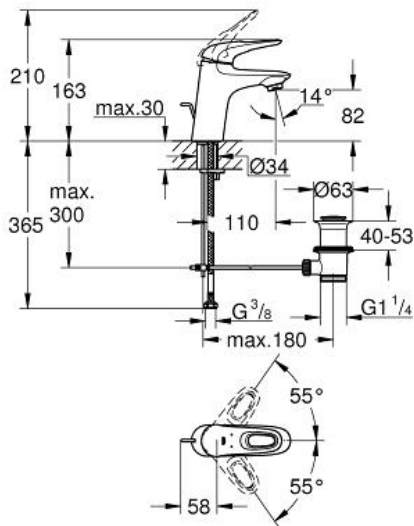

EUROSTYLE
Basin mixer 1/2" S-Size
MODEL # 2356530L

Pure Freude
an Wasser

GROHE

Product Description:

EUROSTYLE
Basin mixer 1/2"
S-Size

Standard Specification:

monobloc installation
loop metal lever
GROHE SilkMove 35 mm ceramic cartridge
adjustable flow rate limiter
with temperature limiter
GROHE StarLight chrome finish
GROHE QuickFix rapid installation system
mousseur for low pressure
pop-up waste set 1 1/4"
flexible connection hoses
min. recommended pressure 0.2 bar

includes:

Color:

□ 2356530L Chrome