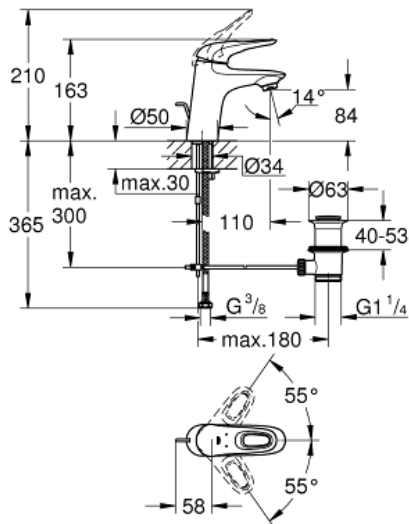

EUROSTYLE  
Basin mixer 1/2" S-Size  
MODEL # 33558003

Pure Freude  
an Wasser

GROHE

**Product Description:**

**EUROSTYLE**  
Basin mixer 1/2"  
S-Size

**Standard Specification:**

monobloc installation  
loop metal lever  
**GROHE SilkMove** 35 mm ceramic cartridge  
adjustable flow rate limiter  
with temperature limiter  
**GROHE StarLight** chrome finish  
**GROHE EcoJoy** mousseur 5.7 l/min  
**GROHE QuickFix** rapid installation system  
pop-up waste set 1 1/4"  
flexible connection hoses

**Color:**

□ 33558003 Chrome