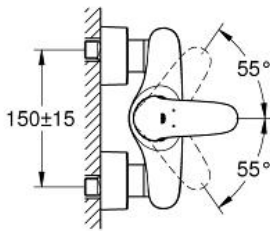

EUROSTYLE  
Single-lever shower mixer 1/2"  
MODEL # 23722LS3

Pure Freude  
an Wasser

GROHE

**Product Description:**  
EUROSTYLE  
Single-lever shower mixer 1/2"

**Standard Specification:**  
wall or deck mounted  
solid metal lever  
**GROHE SilkMove** 35 mm ceramic cartridge  
with temperature limiter  
**GROHE StarLight** chrome finish  
adjustable flow rate limiter  
shower outlet 1/2" with integrated non-return valve  
covered S-unions  
metal wall escutcheons  
protected against backflow