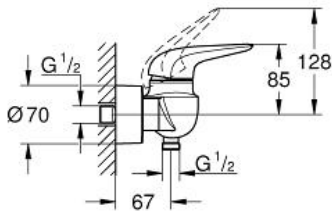

EUROSTYLE  
Single-lever shower mixer 1/2"  
MODEL # 23722LS3

Pure Freude  
an Wasser

GROHE

**Product Description:**  
EUROSTYLE  
Single-lever shower mixer 1/2"

**Standard Specification:**  
wall or deck mounted  
solid metal lever  
**GROHE SilkMove** 35 mm ceramic cartridge  
with temperature limiter  
**GROHE StarLight** chrome finish  
adjustable flow rate limiter  
shower outlet 1/2" with integrated non-return valve  
covered S-unions  
metal wall escutcheons  
protected against backflow