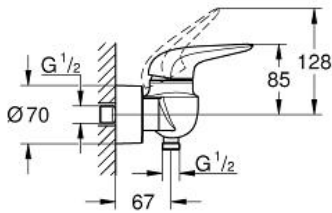

EUROSTYLE
Single-lever shower mixer 1/2"
MODEL # 23722003

Pure Freude
an Wasser

GROHE

Product Description:
EUROSTYLE
Single-lever shower mixer 1/2"

Standard Specification:
wall or deck mounted
solid metal lever
GROHE SilkMove 35 mm ceramic cartridge
with temperature limiter
GROHE StarLight chrome finish
adjustable flow rate limiter
shower outlet 1/2" with integrated non-return valve
covered S-unions
metal wall escutcheons
protected against backflow