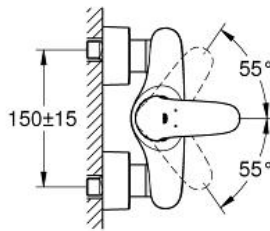

EUROSTYLE
Single-lever shower mixer 1/2"
MODEL # 23722003

Pure Freude
an Wasser

GROHE

Product Description:
EUROSTYLE
Single-lever shower mixer 1/2"

Standard Specification:
wall or deck mounted
solid metal lever
GROHE SilkMove 35 mm ceramic cartridge
with temperature limiter
GROHE StarLight chrome finish
adjustable flow rate limiter
shower outlet 1/2" with integrated non-return valve
covered S-unions
metal wall escutcheons
protected against backflow