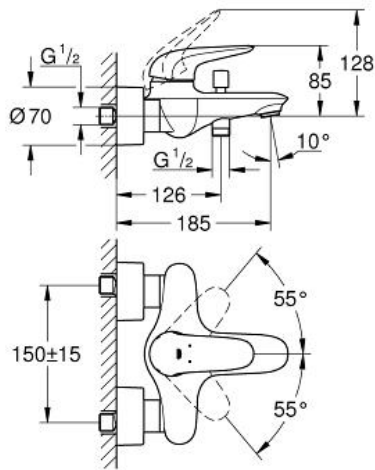

EUROSTYLE  
Single-lever bath/shower mixer  
1/2"

MODEL # 23726LS3

Pure Freude  
an Wasser

GROHE

**Product Description:**

**EUROSTYLE**

Single-lever bath/shower mixer 1/2"

**Standard Specification:**

wall or deck mounted

solid metal lever

**GROHE SilkMove** 35 mm ceramic cartridge

with temperature limiter

**GROHE StarLight** chrome finish

adjustable flow rate limiter

automatic diverter: bath/shower

mousseur

shower outlet 1/2" with integrated non-return valve

covered S-unions

protected against backflow

metal wall escutcheon

**Color:**

□ 23726LS3 moon white