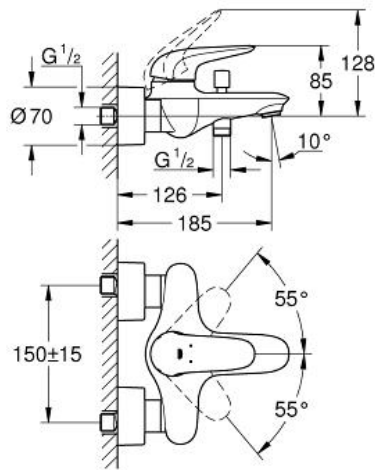

EUROSTYLE
Single-lever bath/shower mixer
1/2"

MODEL # 23726003

Pure Freude
an Wasser

GROHE

Product Description:

EUROSTYLE

Single-lever bath/shower mixer 1/2"

Standard Specification:

wall or deck mounted

solid metal lever

GROHE SilkMove 35 mm ceramic cartridge

with temperature limiter

GROHE StarLight chrome finish

adjustable flow rate limiter

automatic diverter: bath/shower

mousseur

shower outlet 1/2" with integrated non-return valve

covered S-unions

protected against backflow

metal wall escutcheon

Color:

□ 23726003 Chrome