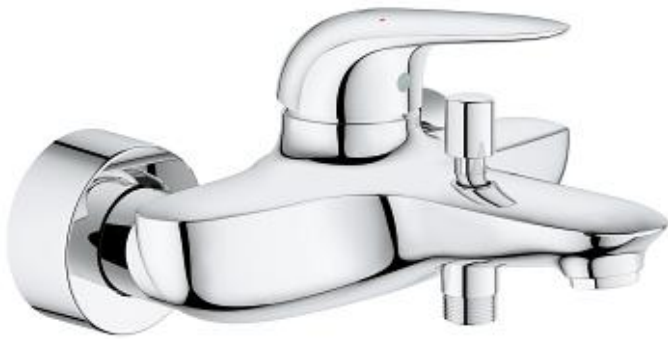

EUROSTYLE
Single-lever bath/shower mixer
1/2"

MODEL # 23726003

Pure Freude
an Wasser

GROHE

Product Description:

EUROSTYLE

Single-lever bath/shower mixer 1/2"

Standard Specification:

wall or deck mounted

solid metal lever

GROHE SilkMove 35 mm ceramic cartridge

with temperature limiter

GROHE StarLight chrome finish

adjustable flow rate limiter

automatic diverter: bath/shower

mousseur

shower outlet 1/2" with integrated non-return valve

covered S-unions

protected against backflow

metal wall escutcheon

Color:

□ 23726003 Chrome