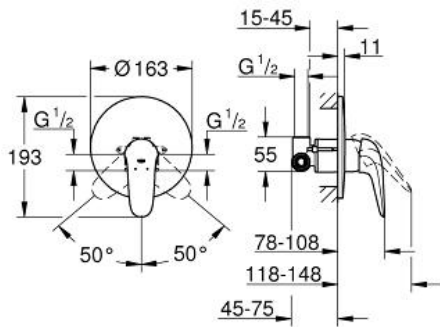

EUROSTYLE
Single-lever shower mixer 1/2"
MODEL # 23725003

Pure Freude
an Wasser

GROHE

Product Description:
EUROSTYLE
Single-lever shower mixer 1/2"

Standard Specification:
wall installation
Consisting of:
compatible with
(19 507 003)
with concealed body
solid metal lever
GROHE SilkMove 46 mm ceramic cartridge
adjustable flow rate limiter
GROHE StarLight chrome finish
metal wall escutcheon
escutcheon- and shaft-sealing
GROHE QuickFix covered fixing
optional temperature limiter (46 308 000)