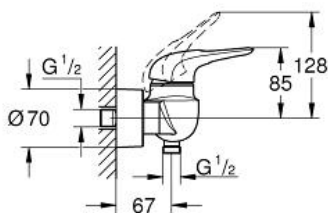

EUROSTYLE  
Single-lever shower mixer 1/2"  
MODEL # 33590LS3

Pure Freude  
an Wasser

GROHE

**Product Description:**

**EUROSTYLE**

**Single-lever shower mixer 1/2"**

**Standard Specification:**

wall or deck mounted

loop metal lever

**GROHE SilkMove** 35 mm ceramic cartridge

with temperature limiter

**GROHE StarLight** chrome finish

adjustable flow rate limiter

shower outlet 1/2" with integrated non-return valve

covered S-unions