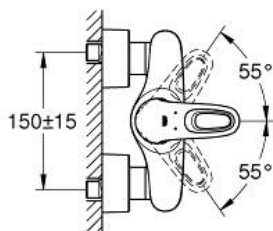

EUROSTYLE  
Single-lever shower mixer 1/2"  
MODEL # 33590LS3

Pure Freude  
an Wasser

GROHE

**Product Description:**

**EUROSTYLE**

**Single-lever shower mixer 1/2"**

**Standard Specification:**

wall or deck mounted

loop metal lever

**GROHE SilkMove** 35 mm ceramic cartridge

with temperature limiter

**GROHE StarLight** chrome finish

adjustable flow rate limiter

shower outlet 1/2" with integrated non-return valve

covered S-unions