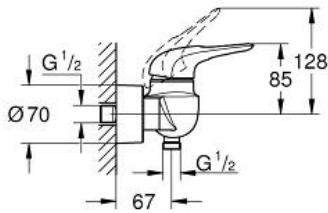

EUROSTYLE  
Single-lever shower mixer 1/2"  
MODEL # 33590003

Pure Freude  
an Wasser

GROHE

**Product Description:**  
**EUROSTYLE**  
Single-lever shower mixer 1/2"

**Standard Specification:**  
wall or deck mounted  
loop metal lever  
**GROHE SilkMove** 35 mm ceramic cartridge  
with temperature limiter  
**GROHE StarLight** chrome finish  
adjustable flow rate limiter  
shower outlet 1/2" with integrated non-return valve  
covered S-unions  
metal wall escutcheons  
protected against backflow