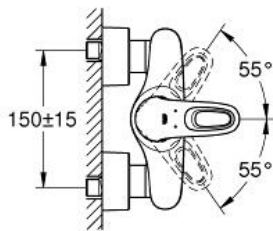

EUROSTYLE  
Single-lever shower mixer 1/2"  
MODEL # 33590003

Pure Freude  
an Wasser

GROHE

**Product Description:**  
**EUROSTYLE**  
Single-lever shower mixer 1/2"

**Standard Specification:**  
wall or deck mounted  
loop metal lever  
**GROHE SilkMove** 35 mm ceramic cartridge  
with temperature limiter  
**GROHE StarLight** chrome finish  
adjustable flow rate limiter  
shower outlet 1/2" with integrated non-return valve  
covered S-unions  
metal wall escutcheons  
protected against backflow