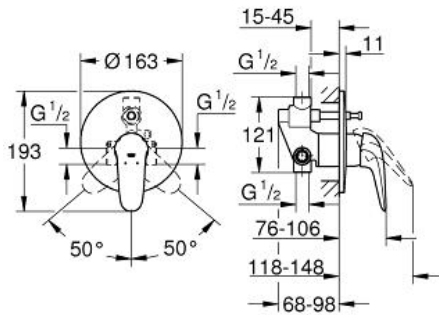

EUROSTYLE
Single-lever bath/shower mixer
1/2"

MODEL # 23730003

Pure Freude
an Wasser

GROHE

Product Description:

EUROSTYLE

Single-lever bath/shower mixer 1/2"

Standard Specification:

wall installation

GROHE SilkMove 46 mm ceramic cartridge

GROHE StarLight chrome finish

GROHE QuickFix covered fixing

Consisting of:

compatible with

(19 506 003)

with concealed body

adjustable flow rate limiter

automatic diverter: bath/shower

solid metal lever

optional temperature limiter (46 308 000)

metal wall escutcheons

Color:

□ 23730003 Chrome