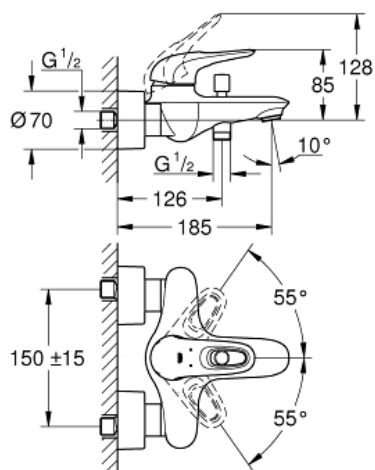

EUROSTYLE
Single-lever bath/shower mixer
1/2"

MODEL # 33591LS3

Pure Freude
an Wasser

GROHE

Product Description:

EUROSTYLE

Single-lever bath/shower mixer 1/2"

Standard Specification:

wall or deck mounted

loop metal lever

GROHE SilkMove 35 mm ceramic cartridge

with temperature limiter

GROHE StarLight chrome finish

adjustable flow rate limiter

automatic diverter: bath/shower

mousseur

shower outlet 1/2" with integrated non-return valve

covered S-unions

metal wall escutcheons

protected against backflow

Color:

□ 33591LS3 moon white