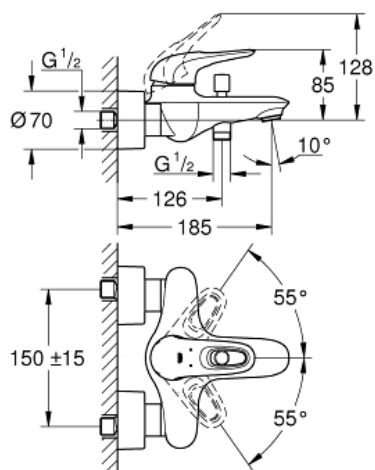

EUROSTYLE
Single-lever bath/shower mixer
1/2"

MODEL # 33591003

Pure Freude
an Wasser

GROHE

Product Description:

EUROSTYLE

Single-lever bath/shower mixer 1/2"

Standard Specification:

wall or deck mounted

loop metal lever

GROHE SilkMove 35 mm ceramic cartridge

with temperature limiter

GROHE StarLight chrome finish

adjustable flow rate limiter

automatic diverter: bath/shower

mousseur

shower outlet 1/2" with integrated non-return valve

covered S-unions

metal wall escutcheons

protected against backflow

Color:

□ 33591003 Chrome