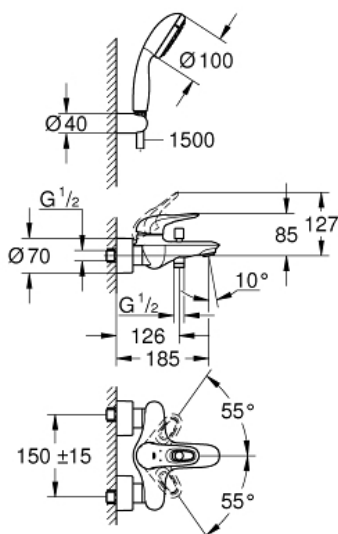

EUROSTYLE  
Single-lever bath/shower mixer  
1/2"

MODEL # 33592003

Pure Freude  
an Wasser

GROHE

**Product Description:**

**EUROSTYLE**

**Single-lever bath/shower mixer 1/2"**

**Standard Specification:**

wall or deck mounted

loop metal lever

**GROHE SilkMove** 35 mm ceramic cartridge

with temperature limiter

**GROHE StarLight** chrome finish

adjustable flow rate limiter

automatic diverter: bath/shower

mousseur

shower outlet 1/2" with integrated non-return valve

covered S-unions

metal wall escutcheons

protected against backflow

Consisting of:

wall shower holder (28 605)

Relexaflex hose 1500 mm 1/2" x 1/2" (28 151)