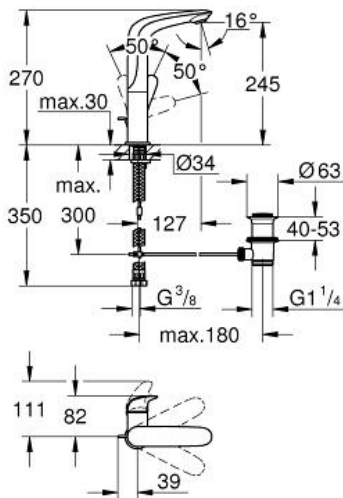

EUROSTYLE
Single-lever basin mixer 1/2" L-Size
MODEL # 23718LS3

Pure Freude
an Wasser

GROHE

Product Description:

EUROSTYLE

Single-lever basin mixer 1/2"

L-Size

Standard Specification:

monobloc installation

solid metal lever

with temperature limiter

GROHE StarLight chrome finish

GROHE EcoJoy mousseur 5.7 l/min

GROHE QuickFix rapid installation system

swivel cast spout

swivel area 360°

pop-up waste set 1 1/4"

Color:

□ 23718LS3 moon white