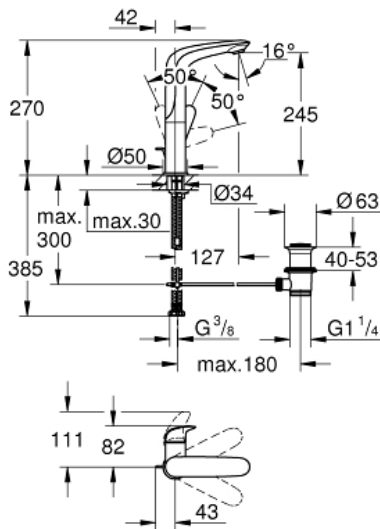

EUROSTYLE  
Single-lever basin mixer 1/2" L-Size  
MODEL # 23718003

Pure Freude  
an Wasser

**Product Description:**

**EUROSTYLE**

**Single-lever basin mixer 1/2"**

**L-Size**

**Standard Specification:**

monobloc installation

solid metal lever

with temperature limiter

**GROHE StarLight** chrome finish

**GROHE EcoJoy** mousseur 5.7 l/min

**GROHE QuickFix** rapid installation system

swivel cast spout

pop-up waste set 1 1/4"

**Color:**