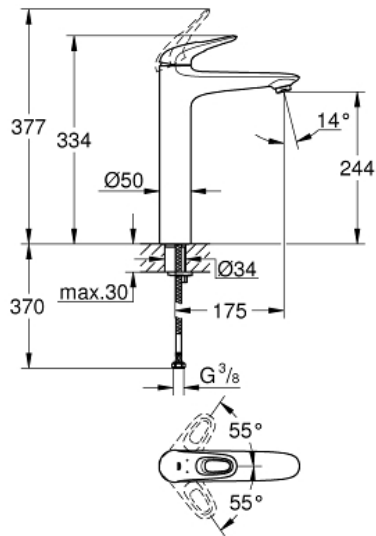

EUROSTYLE
Basin mixer 1/2" XL-Size
MODEL # 23570LS3

Pure Freude
an Wasser

GROHE

Product Description:

EUROSTYLE
Basin mixer 1/2"
XL-Size

Standard Specification:

monobloc installation
loop metal lever
for free-standing basins
GROHE SilkMove 35 mm ceramic cartridge
with temperature limiter
GROHE StarLight chrome finish
GROHE EcoJoy mousseur 5.7 l/min
GROHE QuickFix rapid installation system
smooth body
flexible connection hoses

Color:

□ 23570LS3 moon white