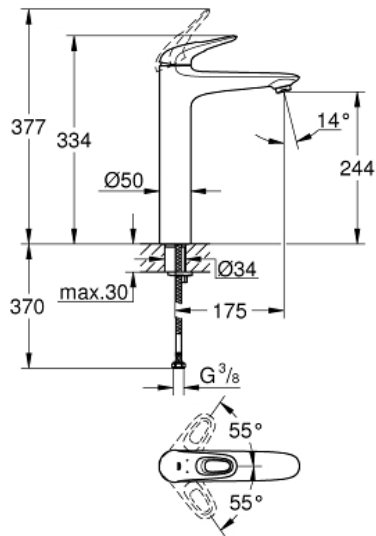

EUROSTYLE  
Basin mixer 1/2" XL-Size  
MODEL # 23570003

Pure Freude  
an Wasser

GROHE

**Product Description:**

**EUROSTYLE**  
Basin mixer 1/2"  
XL-Size

**Standard Specification:**

monobloc installation  
loop metal lever  
**for free-standing basins**  
**GROHE SilkMove** 35 mm ceramic cartridge  
with temperature limiter  
**GROHE StarLight** chrome finish  
**GROHE EcoJoy** mousseur 5.7 l/min  
**GROHE QuickFix** rapid installation system  
smooth body  
flexible connection hoses

**Color:**

□ 23570003 Chrome