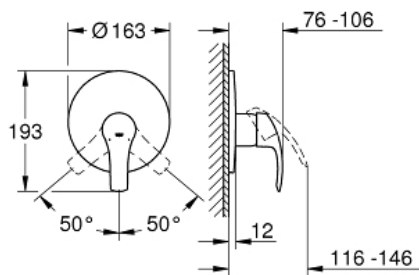

EUROSMART
Single-lever shower mixer trim
MODEL # 19451002

Pure Freude
an Wasser

GROHE

Product Description:
EUROSMART
Single-lever shower mixer trim

Standard Specification:
set for final installation for
35 501 000
33 961 000
33 962 000
33 964 000

without concealed body
metal lever

GROHE StarLight chrome finish
GROHE QuickFix covered fixing
escutcheon- and shaft-sealing
metal wall escutcheon

Color:
□ 19451002 Chrome