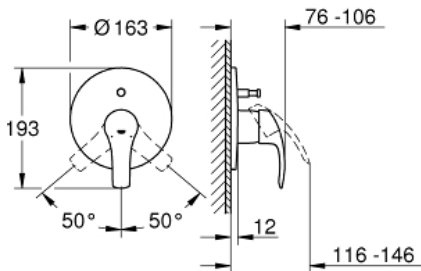

EUROSMART
Single-lever bath/shower mixer
trim

MODEL # 19450002

Pure Freude
an Wasser

GROHE

Product Description:

EUROSMART

Single-lever bath/shower mixer trim

Standard Specification:

set for final installation for

35 501 000

33 961 000

33 963 000

without concealed body

metal lever

GROHE StarLight chrome finish

GROHE QuickFix covered fixing

automatic diverter: bath/shower

escutcheon- and shaft-sealing

metal wall escutcheon

Color:

□ 19450002 Chrome