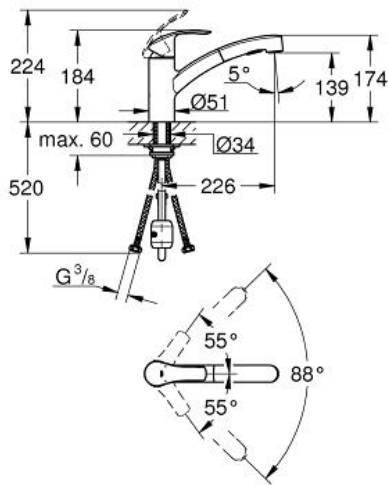

EUROSMART
Single-lever sink mixer 1/2"
MODEL # 30305DC0

Pure Freude
an Wasser

GROHE

Product Description:
EUROSMART
Single-lever sink mixer 1/2"

Standard Specification:
low spout
monobloc installation
GROHE StarLight finish
GROHE SilkMove 35 mm ceramic cartridge
flow strainer
with integrated temperature limiter
pull-out dual spray control - switches between regular flow and spray
diverter: laminar spray/SpeedClean shower jet
automatic return to laminar spray
adjustable flow rate limiter
swivel cast spout
88° swivel radius
separate inner water ways – lead and nickel free
flexible connection hoses
rapid installation system
protected against backflow

Color:
□ 30305DC0 supersteel