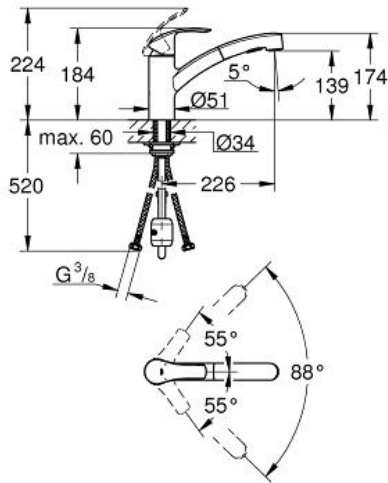

EUROSMART
Single-lever sink mixer 1/2"
MODEL # 30305000

Pure Freude
an Wasser

GROHE

Product Description:
EUROSMART
Single-lever sink mixer 1/2"

Standard Specification:
low spout
monobloc installation
GROHE StarLight chrome finish
GROHE SilkMove 35 mm ceramic cartridge
flow strainer
with integrated temperature limiter
pull-out dual spray control - switches between regular flow and spray
diverter: laminar spray/SpeedClean shower jet
automatic return to laminar spray
adjustable flow rate limiter
swivel cast spout
88° swivel radius
separate inner water ways – lead and nickel free
flexible connection hoses
rapid installation system
protected against backflow

Color:
□ 30305000 Chrome