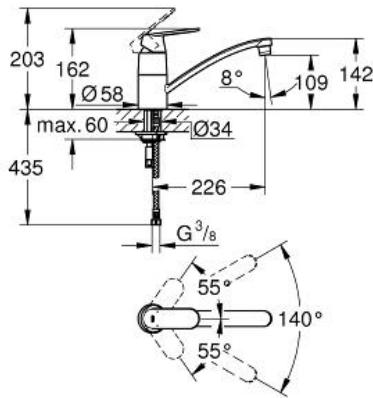

EUROSMART COSMOPOLITAN Single-lever sink mixer 1/2"

MODEL # 32842000

Pure Freude
an Wasser

GROHE

Product Description:
EUROSMART COSMOPOLITAN
Single-lever sink mixer 1/2"

Standard Specification:
low spout
monobloc installation
GROHE StarLight finish
GROHE SilkMove 35 mm ceramic cartridge
mousseur
adjustable flow rate limiter
swivel tubular spout
swivel area 140°
flexible connection hoses
rapid installation system

Color:
□ 32842000 Chrome