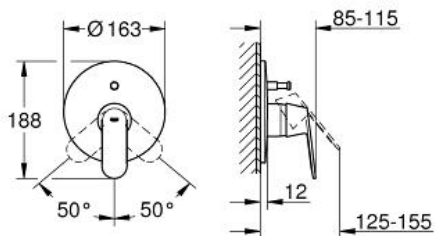

EUROSMART COSMOPOLITAN
Single-lever bath/shower mixer
trim

MODEL # 19382000

Pure Freude
an Wasser

GROHE

Product Description:
EUROSMART COSMOPOLITAN
Single-lever bath/shower mixer trim

Standard Specification:
set for final installation for
35 501 000

without concealed body
metal lever

GROHE StarLight chrome finish
automatic diverter: bath/shower
escutcheon- and shaft-sealing
wall escutcheon
covered fixing

Color:
□ 19382000 Chrome