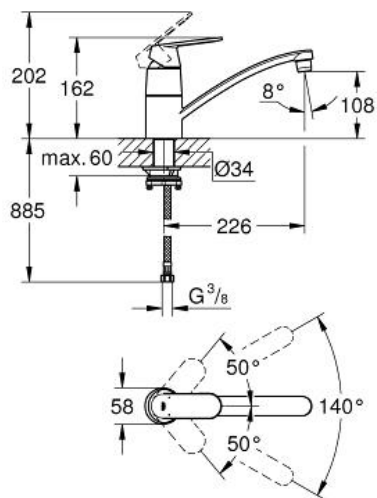

EUROSMART COSMOPOLITAN Single-lever sink mixer 1/2"

MODEL # 31170000

Pure Freude
an Wasser

GROHE

Product Description:
EUROSMART COSMOPOLITAN
Single-lever sink mixer 1/2"

Standard Specification:
for installation in front of window
low spout
monobloc installation
GROHE StarLight finish
GROHE SilkMove 46 mm ceramic cartridge
adjustable flow rate limiter
mousseur
swivel tubular spout
swivel area 140°
non-removable socket height: 30 mm
flexible connection hoses

Color:
□ 31170000 Chrome