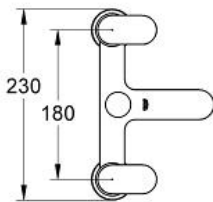

EUROSMART COSMOPOLITAN
Two-handed Bath/Shower mixer
1/2"

MODEL # 25129000

Pure Freude
an Wasser

GROHE

Product Description:
EUROSMART COSMOPOLITAN
Two-handed Bath/Shower mixer 1/2"

Standard Specification:
deck mounted
metal handles
Longlife headpart 3/4"
automatic diverter: bath/shower
integrated non-return valve
in the shower outlet 1/2"
GROHE StarLight chrome finish
min. recommended pressure 0.2 bar