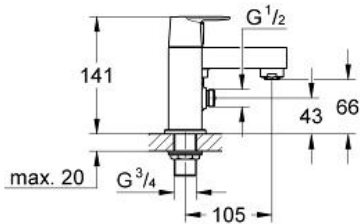

EUROSMART COSMOPOLITAN
Two-handed Bath/Shower mixer
1/2"

MODEL # 25129000

Pure Freude
an Wasser

GROHE

Product Description:
EUROSMART COSMOPOLITAN
Two-handed Bath/Shower mixer 1/2"

Standard Specification:
deck mounted
metal handles
Longlife headpart 3/4"
automatic diverter: bath/shower
integrated non-return valve
in the shower outlet 1/2"
GROHE StarLight chrome finish
min. recommended pressure 0.2 bar