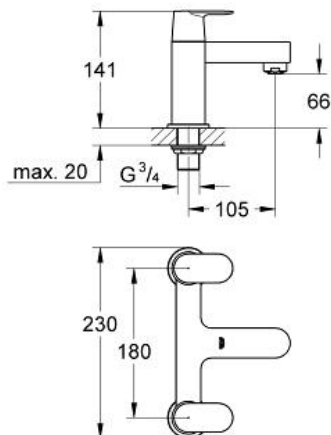

EUROSMART COSMOPOLITAN

Two-handed Bath filler 1/2"

MODEL # 25128000

Pure Freude
an Wasser

GROHE

Product Description:
EUROSMART COSMOPOLITAN
Two-handed Bath filler 1/2"

Standard Specification:
deck mounted
metal handles
Longlife headpart 3/4"
GROHE StarLight chrome finish
min. recommended pressure 0.2 bar

includes:

Color:
□ 25128000 Chrome