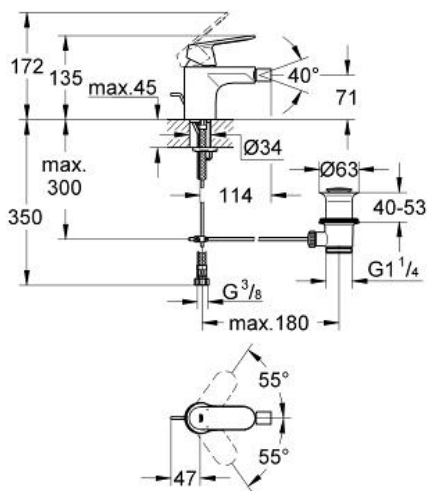

EUROSMART COSMOPOLITAN

Bidet mixer 1/2" S-Size

MODEL # 32839000

Pure Freude
an Wasser

GROHE

Product Description:
EUROSMART COSMOPOLITAN
Bidet mixer 1/2"
S-Size

Standard Specification:
monobloc installation
metal lever
GROHE SilkMove 35 mm ceramic cartridge
GROHE StarLight chrome finish
GROHE QuickFix installation system
with centering support
ball-joint mousseur
pop-up waste set 1 1/4"
flexible connection hoses
optional temperature limiter (46 375 000)

Color:
□ 32839000 Chrome